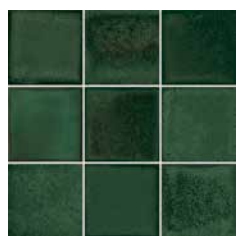

The collection comprises six colors, four formats and three surfaces and offers a wide range of applications for walls and floors. Each colour consists of around 75 individually designed tiles, whose lively yet calm glaze effects create a unique, harmonious surface appearance.

436833H
mint, R10/B, smooth, matt

436835H
moss, R10/B, smooth, matt

436834H
cobalt, R10/B, smooth, matt

Smalto

Stoneware tiles, glazed

Mosaic

10 x 10 cm, thickness: 6.5 mm

436837H
honey, smooth, glossy
436843H
honey, smooth, matt, R10/B

436838H
terracotta, smooth, glossy
436844H
terracotta, smooth, matt, R10/B

436842H
purple, smooth, glossy
436848H
purple, smooth, matt, R10/B

436839H
mint, smooth, glossy
436845H
mint, smooth, matt, R10/B