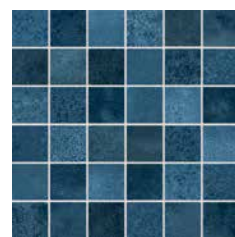

436865H
mint, smooth, glossy

436867H
moss, smooth, glossy

436866H
cobalt, smooth, glossy

15 x 15 cm, thickness: 6.5 mm

436849H
honey, smooth, glossy

436850H
terracotta, smooth, glossy

436854H
purple, smooth, glossy

436851H
mint, smooth, glossy

436853H
moss, smooth, glossy

436852H
cobalt, smooth, glossy

Mosaic

5 x 5 cm, thickness: 6.5 mm

436831H
honey, R10/B, smooth, matt

436832H
terracotta, R10/B, smooth, matt

436836H
purple, R10/B, smooth, matt

436833H
mint, R10/B, smooth, matt

436835H
moss, R10/B, smooth, matt

436834H
cobalt, R10/B, smooth, matt

Smalto

Stoneware tiles, glazed

Mosaic

10 x 10 cm, thickness: 6.5 mm

436837H
honey, smooth, glossy
436843H
honey, smooth, matt, R10/B