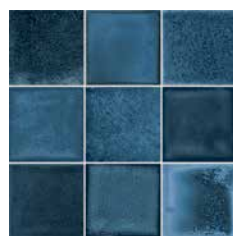

The collection comprises six colors, four formats and three surfaces and offers a wide range of applications for walls and floors. Each colour consists of around 75 individually designed tiles, whose lively yet calm glaze effects create a unique, harmonious surface appearance.

436833H
mint, R10/B, smooth, matt

436835H
moss, R10/B, smooth, matt

436834H
cobalt, R10/B, smooth, matt

Smalto

Stoneware tiles, glazed

Mosaic

10 x 10 cm, thickness: 6.5 mm

436837H
honey, smooth, glossy
436843H
honey, smooth, matt, R10/B

436838H
terracotta, smooth, glossy
436844H
terracotta, smooth, matt, R10/B

436842H
purple, smooth, glossy
436848H
purple, smooth, matt, R10/B

436839H
mint, smooth, glossy
436845H
mint, smooth, matt, R10/B

436841H
moss, smooth, glossy
436847H
moss, smooth, matt, R10/B

436840H
cobalt, smooth, glossy
436846H
cobalt, smooth, matt, R10/B

Floor tiles

15 x 15 cm, thickness: 6.5 mm

436857H
honey, smooth, matt, R10/A+B