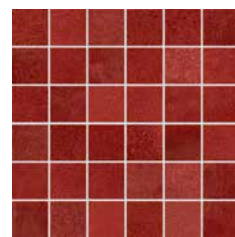

436865H
mint, smooth, glossy

436867H
moss, smooth, glossy

436866H
cobalt, smooth, glossy

15 x 15 cm, thickness: 6.5 mm

436849H
honey, smooth, glossy

436850H
terracotta, smooth, glossy

436854H
purple, smooth, glossy

436851H
mint, smooth, glossy

436853H
moss, smooth, glossy

436852H
cobalt, smooth, glossy

Mosaic

5 x 5 cm, thickness: 6.5 mm

436831H
honey, R10/B, smooth, matt

436832H
terracotta, R10/B, smooth, matt

436836H
purple, R10/B, smooth, matt

436833H
mint, R10/B, smooth, matt

436835H
moss, R10/B, smooth, matt

436834H
cobalt, R10/B, smooth, matt

Smalto

Stoneware tiles, glazed

Mosaic

10 x 10 cm, thickness: 6.5 mm

436837H
honey, smooth, glossy
436843H
honey, smooth, matt, R10/B