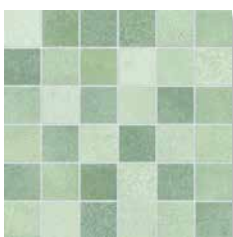

436851H
mint, smooth, glossy

436853H
moss, smooth, glossy

436852H
cobalt, smooth, glossy

Mosaic

5 x 5 cm, thickness: 6.5 mm

436831H
honey, R10/B, smooth, matt

436832H
terracotta, R10/B, smooth, matt

436836H
purple, R10/B, smooth, matt

436833H
mint, R10/B, smooth, matt

436835H
moss, R10/B, smooth, matt

436834H
cobalt, R10/B, smooth, matt

Smalto

Stoneware tiles, glazed

Mosaic

10 x 10 cm, thickness: 6.5 mm

436837H
honey, smooth, glossy
436843H
honey, smooth, matt, R10/B